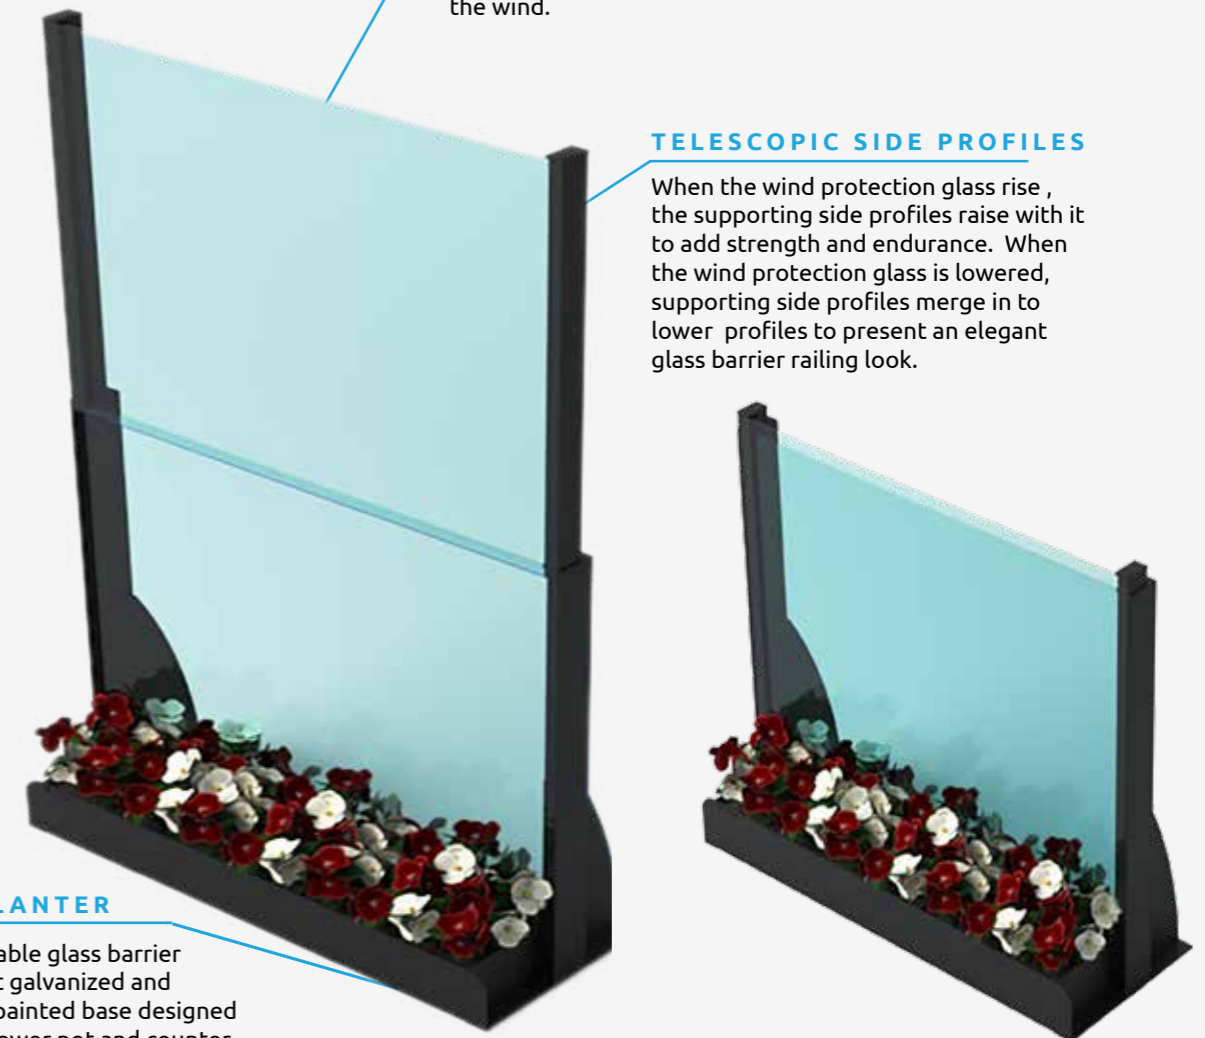

TOP TELESCOPIC GLASS

With a touch, it rises up automatically and protects your customers against the wind.

TELESCOPIC SIDE PROFILES

When the wind protection glass rise, the supporting side profiles raise with it to add strength and endurance. When the wind protection glass is lowered, supporting side profiles merge in to lower profiles to present an elegant glass barrier railing look.

INTEGRATED PLANTER

The aluminum retractable glass barrier is attached to a robust galvanized and electrostatic powder painted base designed that functions as a flower pot and counter weight against winds. Base is designed with 6 adjustable pads to provide secure and level placement on uneven surfaces.