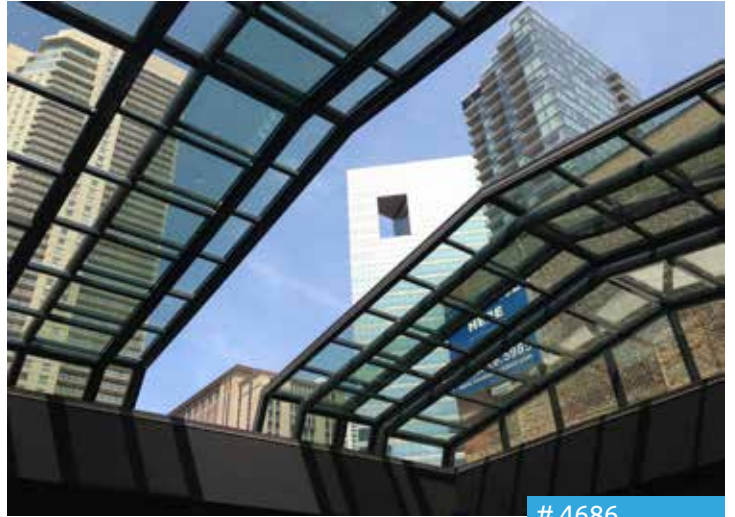

DELUXE SYSTEMS Pte Ltd
61 Ubi Ave 1, #02-02 UB Point
Singapore 408941

Phone: **+65 62099830**
Mail: **info@ds.asia**
Website: **www.ds.asia**

LIBART

REF: KU / INT / 2019.08

4686

Libart designs and fabricates operable architectural systems for discerning architects and professional clients from around the world. Libart's aluminum and glass retractable structures are innovative, functional and aesthetically attractive. They are used in restaurants, cafes, hotels, commercial and residential pools, patios, and industrial facilities. Our commitment to research, design, engineering and manufacturing is based on providing our customers value added retractable structures that offer flexible living and working environments for any type of weather.

Libart has been serving the architectural industry with operable solutions for over 25 years, with manufacturing centers located in 3 continents and dealers in more than 40+ countries.

MOTION IN ARCHITECTURE

[FACEBOOK.COM/LIBART.INTERNATIONAL](https://www.facebook.com/libart.international)

To learn more about our systems and projects from around the world please visit us at, www.libart.com

www.libart.com
libartsales@libart.com