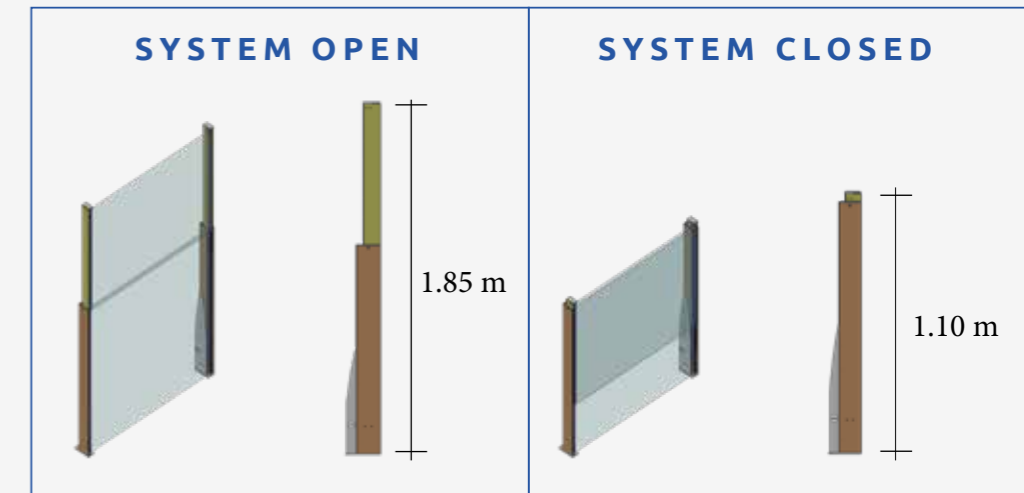

TECHNICAL INFO

Max. Width : 1.50m
Height : 1.85m
Operation : Semi-Automatic
Glazing : Bottom&Top Telescopic Glass
6mm Tempered / Clear
Optional:
Bottom Fixed Glass
5+1.52PVB+5 T. Laminated Glass
Top Telescopic Glass
6mm tempered
Material : AA 6063-T6
Standard Colors : RAL 9005 (Black)
RAL 9006 (White aluminum)
RAL 9010 (White)
RAL 1019 (Beige)
Can be produced in custom colors.

*Feet must be fixed to the concrete or steel.

TOP TELESCOPIC GLASS

With a touch, it rises up automatically and protects your customers against the wind.

TELESCOPIC SIDE PROFILES

When the wind protection glass rise, the supporting side profiles raise with it to add strength and endurance. When the wind protection glass is lowered, supporting side profiles merge in to lower profiles to present an elegant glass railing look